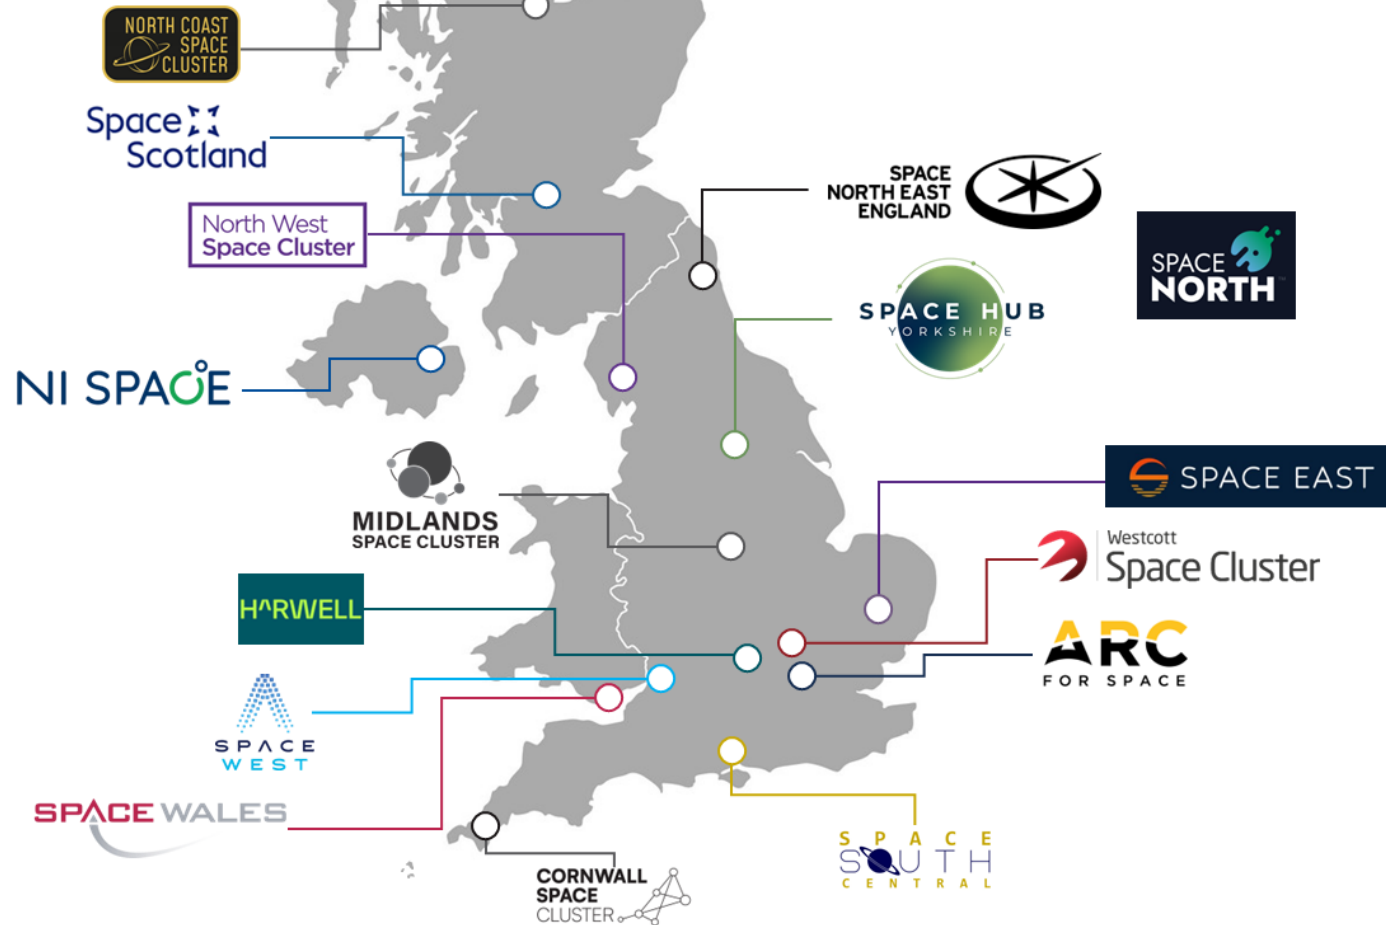

UK Ecosystem